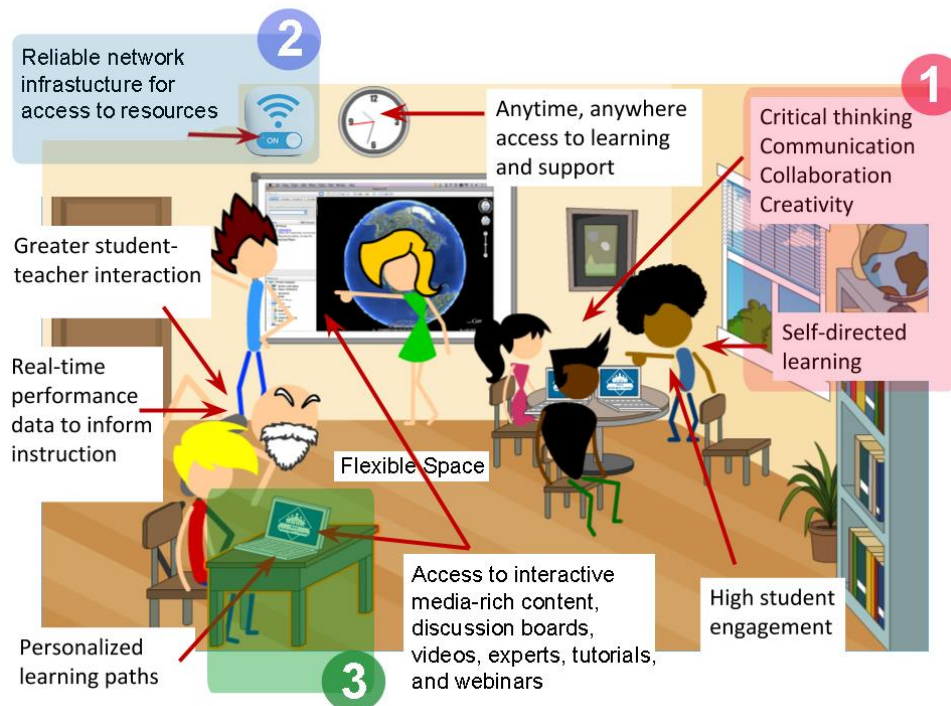

Q & A Information for Washington Township Schools Community

Question: What are the highest needs regarding technology and supporting 21st Century learning for WT?

Answer: 21st Century Learning Environment

- 1** Develop a culture and climate that supports the creation, access, and delivery of digital content and blended learning. Provide training and integration support to all those involved in the learning process. Create instructional spaces designed to support a 21st Century learning environment.
- 2** Create a robust network infrastructure capable of meeting the demand for online resources, collaboration, and assessment.
- 3** Provide greater access to devices and leverage personal devices to engage students and allow participation in a 21st Century learning environment.