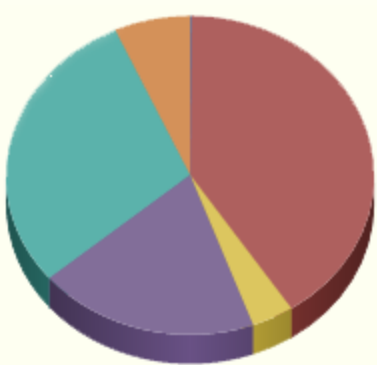

STUDENT PROFILE

11,482 students enrolled for the 2016-17 academic year

Graduation rate at 88.5% as of 2016

MSDWT students have outperformed state ACT & SAT test score averages for the past decade

STUDENT ENROLLMENT BY ETHNICITY

40.6% black
29.5% white
19.4% hispanic
6.7% multiracial
3.7% asian

UNIQUE FEATURES

Only school district in Indiana to offer full International Baccalaureate program to students grades K-12

94.4% of WT teachers received an 'effective' or 'highly effective' performance rating